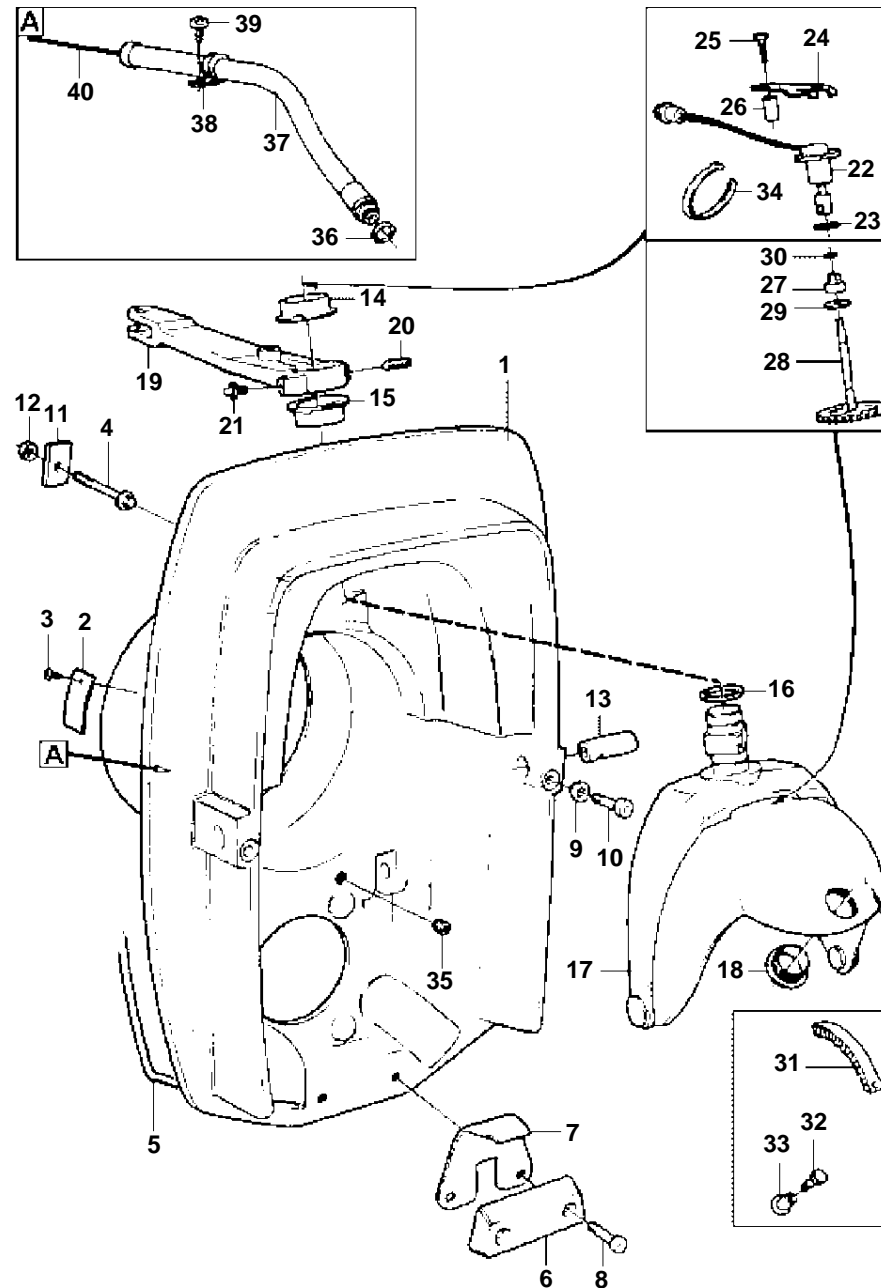

DP-E - TRANSOM SHIELD WITH MOUNTING COMPONENTS

Upd: 22 NOV 2005

GR71107

GR71107

7797470 - - 0-0010

VOLVO
PENTA

WT Drives, PJX-C, PJX-S SX-M, -MACLT, -MDA, -MDB, -MHP, -MLT, -MTD, DP-E; DP-S, -S1, -S2; DP-SM, -SM

DP-E - TRANSOM SHIELD WITH MOUNTING COMPONENTS

REF	PART NO.	QTY	DESCRIPTION	NOTES
1	3856809	1	Shield	
2	853706	1	• Type plate	
3	804269	2	• Drive screw	
4	873316	6	Stud	
5	852868		Sealing strip, L=1750 mm	As required
6	852835	1	Zinc electrode	
7	872963	1	Support plate	
8	946541	2	Screw	
9	941670	2	Washer	
10	963699	2	Screw	
11	852866	6	Washer	
12	963108	6	Nut	
13	872493	2	Pin	
14	854705	1	Bushing	
15	854704	1	Bushing	
16	977313	1	Sealing ring	
17	3857147	1	Steering fork kit	
18	853048	1	• Bushing	
19	872722	1	Spindle arm	
20	947904	1	Set screw	
21	914169	1	Lubricating nipple	
22	873531	1	Potentiometer	
23	955991	1	O-ring	
24	853039	1	Bracket	
25	955298	1	Screw	
26	872355	1	Spacer sleeve	
27	851430	1	Bushing	
28	852984	1	Drive gear	
29	966207	1	Sealing ring	
30	925050	1	O-ring	
31	3856815	1	Gear segment	
32	853759	1	Screw	
33	853760	1	Rivet nut	
34	3852158	1	Lock strap	
35	853215	2	Plug	
36	897745	1	Gasket	
37	839091	1	Hose	
38	952635	1	Clamp	
39	955512	1	Screw	
40			CONTROL CABLE	As required